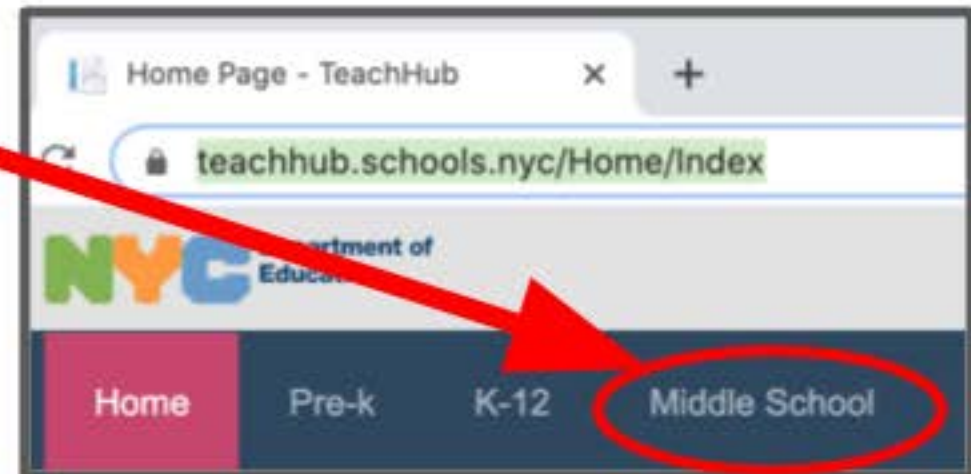

3. Next, click on MIDDLE SCHOOL